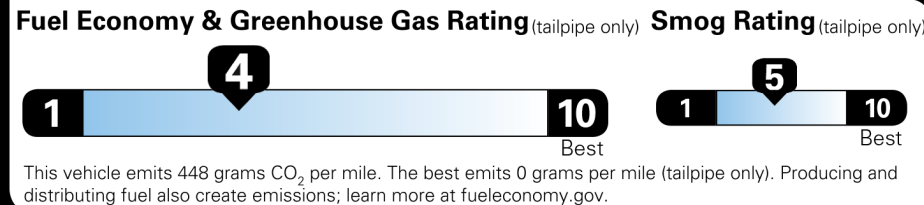

SAFETY & CONVENIENCE
- Toyota Safety Sense P: Pre-Collision Sys w/Pedestrian Detection, Dynamic Radar Cruise Control, Lane Departure Alert, Automatic High Beams
- Star Safety System

EXTERIOR
- 17-in Machined Alloy Wheels
- Smart Key System on Front Doors

INTERIOR
- Fabric-Trimmed Seats
- Power Driver Seat
- Audio - 8-in Touchscreen, SiriusXM w/3-Month Platinum Trial, Android Auto & Apple CarPlay Compatible
- Qi Wireless Charging
- Dual Zone Auto A/C w/ Rear Vents

For Full Product Details:
Please Visit Toyota.com/Tacoma

Created on 2022-09-14 10:24:14 (UTC)

Full Tank of Gas

BASE MANUFACTURER'S SUGGESTED RETAIL PRICE $38,280.00

OPTIONAL EQUIPMENT

FE	50 State Emissions	
TC	Tonneau Cover	650.00
2T.	All-Weather Flr Liner/Door Sill Protector	248.00
T6.	Tailgate Emblem Insert - Chrome	99.00
R6.	Predator Tube Step	649.00
MF.	Mudguards	129.00
E6.	Black Chrome Exhaust Tip	95.00
D5.	Door Edge Guard	140.00
DK.	Owner's Portfolio	
CJ.	Bed Mat	130.00
B5.	Bed Light	149.00

EPA DOT Fuel Economy and Environment

Gasoline Vehicle

Fuel Economy
20 MPG
Small Pickups range from 17 to 26 MPG. The best vehicle rates 142 MPGe.
18 city 22 highway
5.0 gallons per 100 miles

You spend $2,250 more in fuel costs over 5 years compared to the average new vehicle.

Annual fuel cost $1,750

Actual results will vary for many reasons, including driving conditions and how you drive and maintain your vehicle. The average new vehicle gets 27 MPG and costs $6,500 to fuel over 5 years. Cost estimates are based on 15,000 miles per year at $2.35 per gallon. MPGe is miles per gasoline gallon equivalent. Vehicle emissions are a significant cause of climate change and smog.

fuel economy.gov
Calculate personalized estimates and compare vehicles

MANUFACTURER'S SUGGESTED RETAIL PRICE[†]	$40,569.00
DELIVERY, PROCESSING AND HANDLING FEE	1,335.00
TOTAL	$41,904.00

[†]Manufacturer's suggested retail price excludes delivery processing and handling fees, license and title fees, applicable federal, state and local taxes, and dealer and distributor options and accessories.

Delivered by Truck to: 34006
CAIN TOYOTA
6527 WHIPPLE AVENUE NW
NORTH CANTON OH44720

TML1E2N1S0F0W0