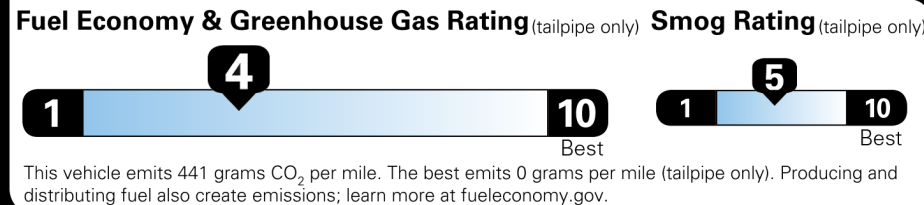

EPA DOT Fuel Economy and Environment

Gasoline Vehicle

Fuel Economy

20 MPG combined city/hwy
19 city
22 highway

5.0 gallons per 100 miles

Std Pickups range from 12 to 70 MPG. The best vehicle rates 142 MPGe.

You spend $2,250 more in fuel costs over 5 years compared to the average new vehicle.

Annual fuel cost $1,750

Actual results will vary for many reasons, including driving conditions and how you drive and maintain your vehicle. The average new vehicle gets 27 MPG and costs $6,500 to fuel over 5 years. Cost estimates are based on 15,000 miles per year at $2.35 per gallon. MPGe is miles per gasoline gallon equivalent. Vehicle emissions are a significant cause of climate change and smog.

fuel economy.gov
Calculate personalized estimates and compare vehicles

MANUFACTURER'S SUGGESTED RETAIL PRICE[†]	$63,966.00
DELIVERY, PROCESSING AND HANDLING FEE	1,795.00
TOTAL	$65,761.00

[†]Manufacturer's suggested retail price excludes delivery processing and handling fees, license and title fees, applicable federal, state and local taxes, and dealer and distributor options and accessories.

Delivered by Truck to: 34006
CAIN TOYOTA
6527 WHIPPLE AVENUE NW
NORTH CANTON OH 44720

TML2E1N1S0F0W0